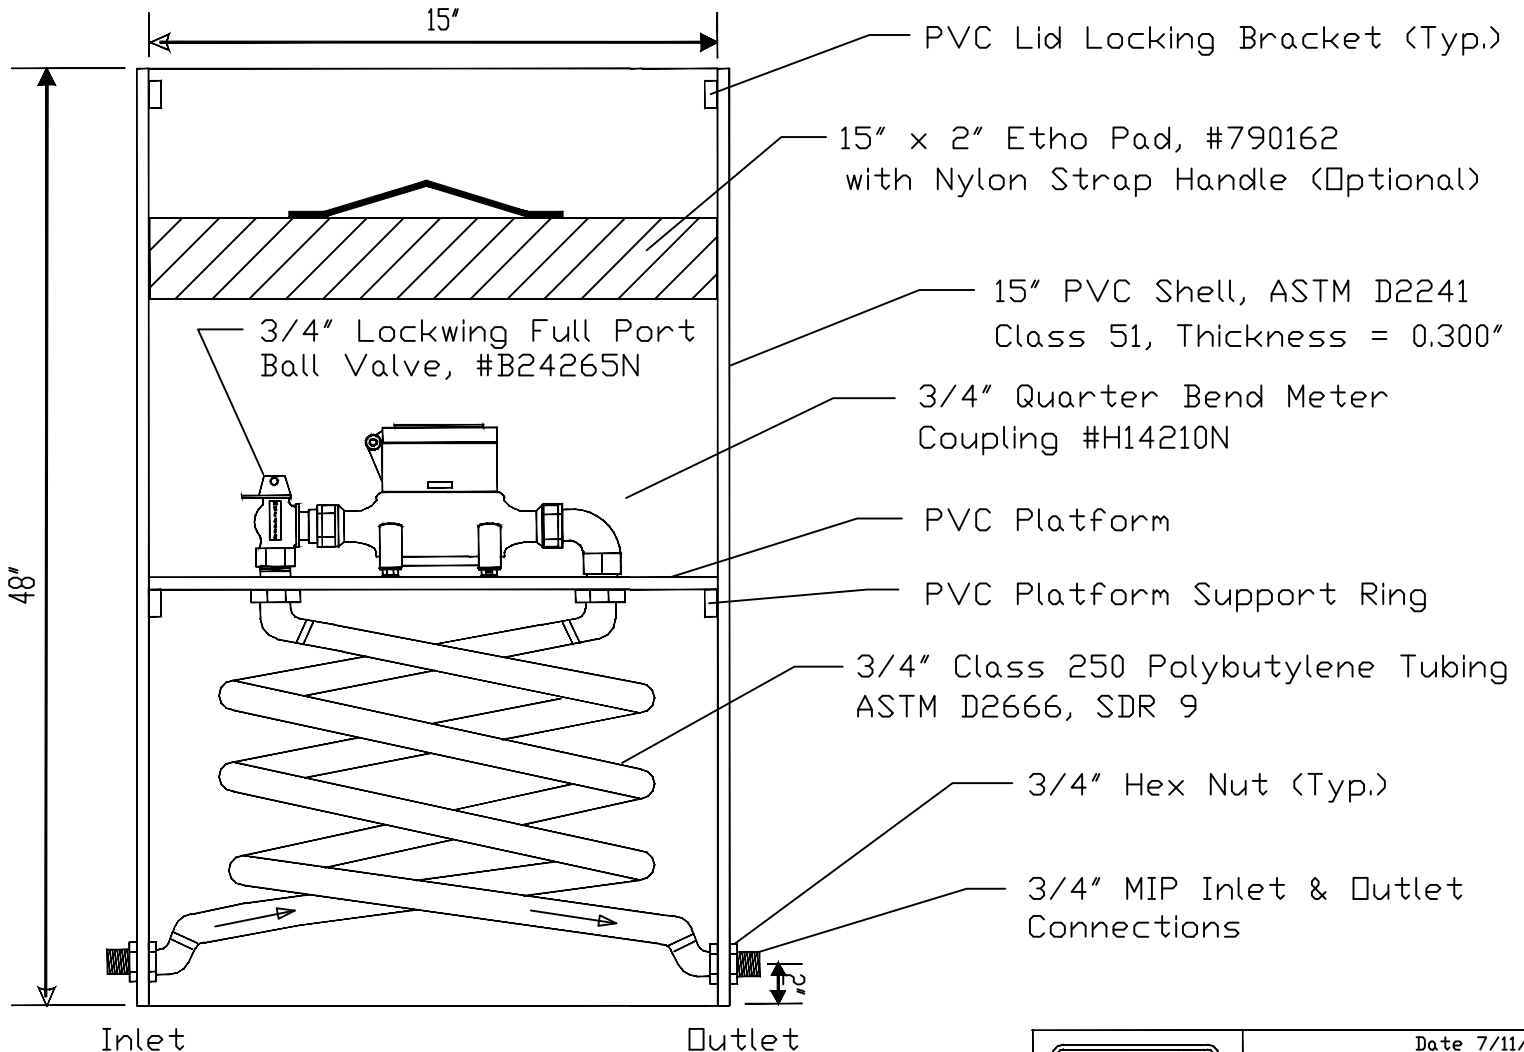

MUELLER CO.

15-Inch Single Coil Meter Pit
for 3/4-Inch Meter
#203CS1548FABSN
(Meter Not Included)

15" Side Locking Composite Lid

#311954

15cs1.dwg