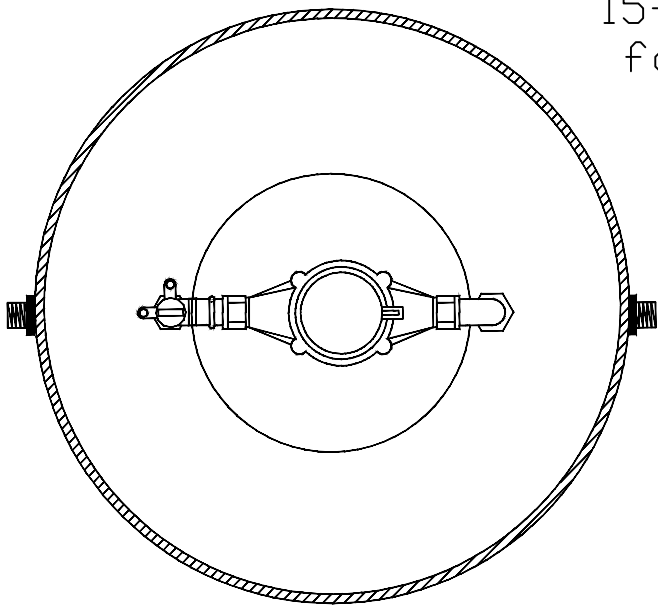

MUELLER CO.

15-Inch Single Coil Meter Pit
for 3/4-Inch Meter
#203CS1548FABSN
(Meter Not Included)

15" Side Locking Composite Lid

#311954

15cs1.dwg