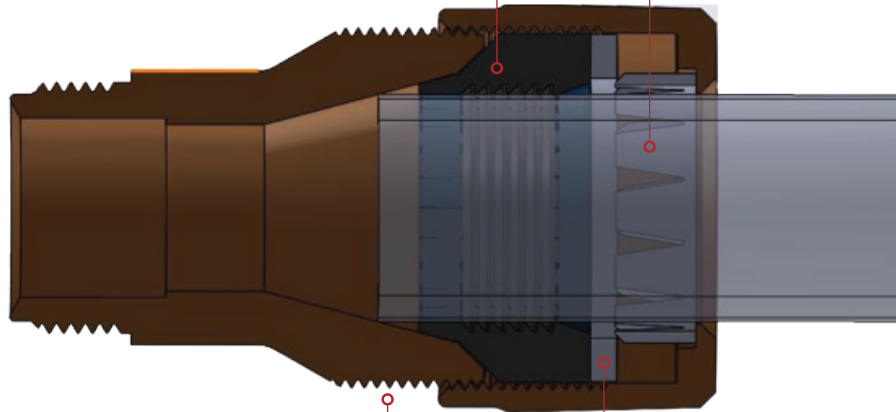

The Mueller MAX wide range fitting has a unique, patent-pending grip ring design that takes minimal torque to drive into the pipe wall and can grip many different pipe materials. The gasket is designed with a larger sealing area and can accept a larger range of pipe diameters than similar wide-range fittings available today.

WIDE RANGE FIT

Fits all pipes listed within nominal size. Allows for cross-size applications such as 3/4" IPS x 1" CTS

EASE OF USE

Grips better with less tightening effort

PIPE TYPE COMPATIBILITY

Works on HDPE*, Copper, PVC, Galvanized Steel in the 3/4" IPS and 1" CTS range

RELIABILITY

Larger sealing area for a reliable connection

**Select the correct full encirclement stainless steel insert when used with HDPE pipe and tubing.*

MUELLER® MAX

EPDM gasket with improved seal ribs that offers a large pipe contact area

Strong, sharp Stainless-Steel grip band (patent pending)

Low torque nut offering better grip with less effort

Thick Stainless-Steel washer

MAX x MAX
M15403M

MAX x 110 NUT BALL VALVE
M25209M

MAX x OUTSIDE IP THREAD
M15428