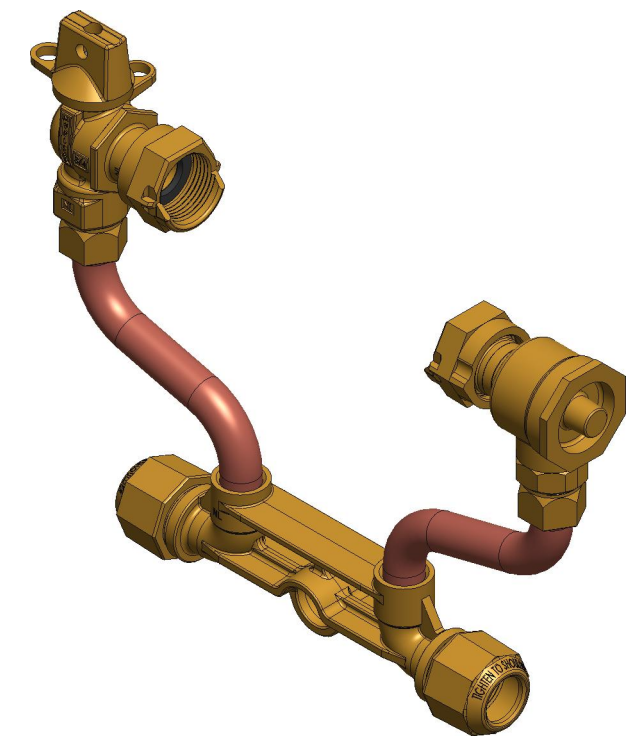

ITEM NO	PART NUMBER	QTY	DESCRIPTION
1	507831	2	3/4" CTS 110 COMPRESSION
2	215B242651RN	1	5/8" X 3/4" REDUCED PORT BALL VALVE
3	215HI4244	1	5/8" X3/4" DUAL CHECK VALVE
4	532077E	1	METER BAR 3/4" CTS COMPRESSION LLB
5	680001E	2	RISER SUB ASSEMBLY

234B2470-R2---N

DR. BY	AOD	5/6/21	UNLESS OTHERWISE NOTED	THIRD ANGLE PROJECTION	C.B. NO.
CHKR			BREAK CAST CORNER(S)---		
ENGR			BREAK MACH CORNER(S)---	PURCH.	PATT. NO.
MGR			TOLERANCES	FINISH	
MFG			UNLESS OTHERWISE NOTED	REF. NO.	SCALE
TOOL			LINEAR		NONE
FDRY			±	ANGULAR	STK. NO.
MAT'L:					
Mueller Co.		DESCR. 5/8" X 3/4" COPPER METER SETTER 7" RISER HEIGHT LOW LEAD BRASS	NUMBER	234B2470-R2---N	