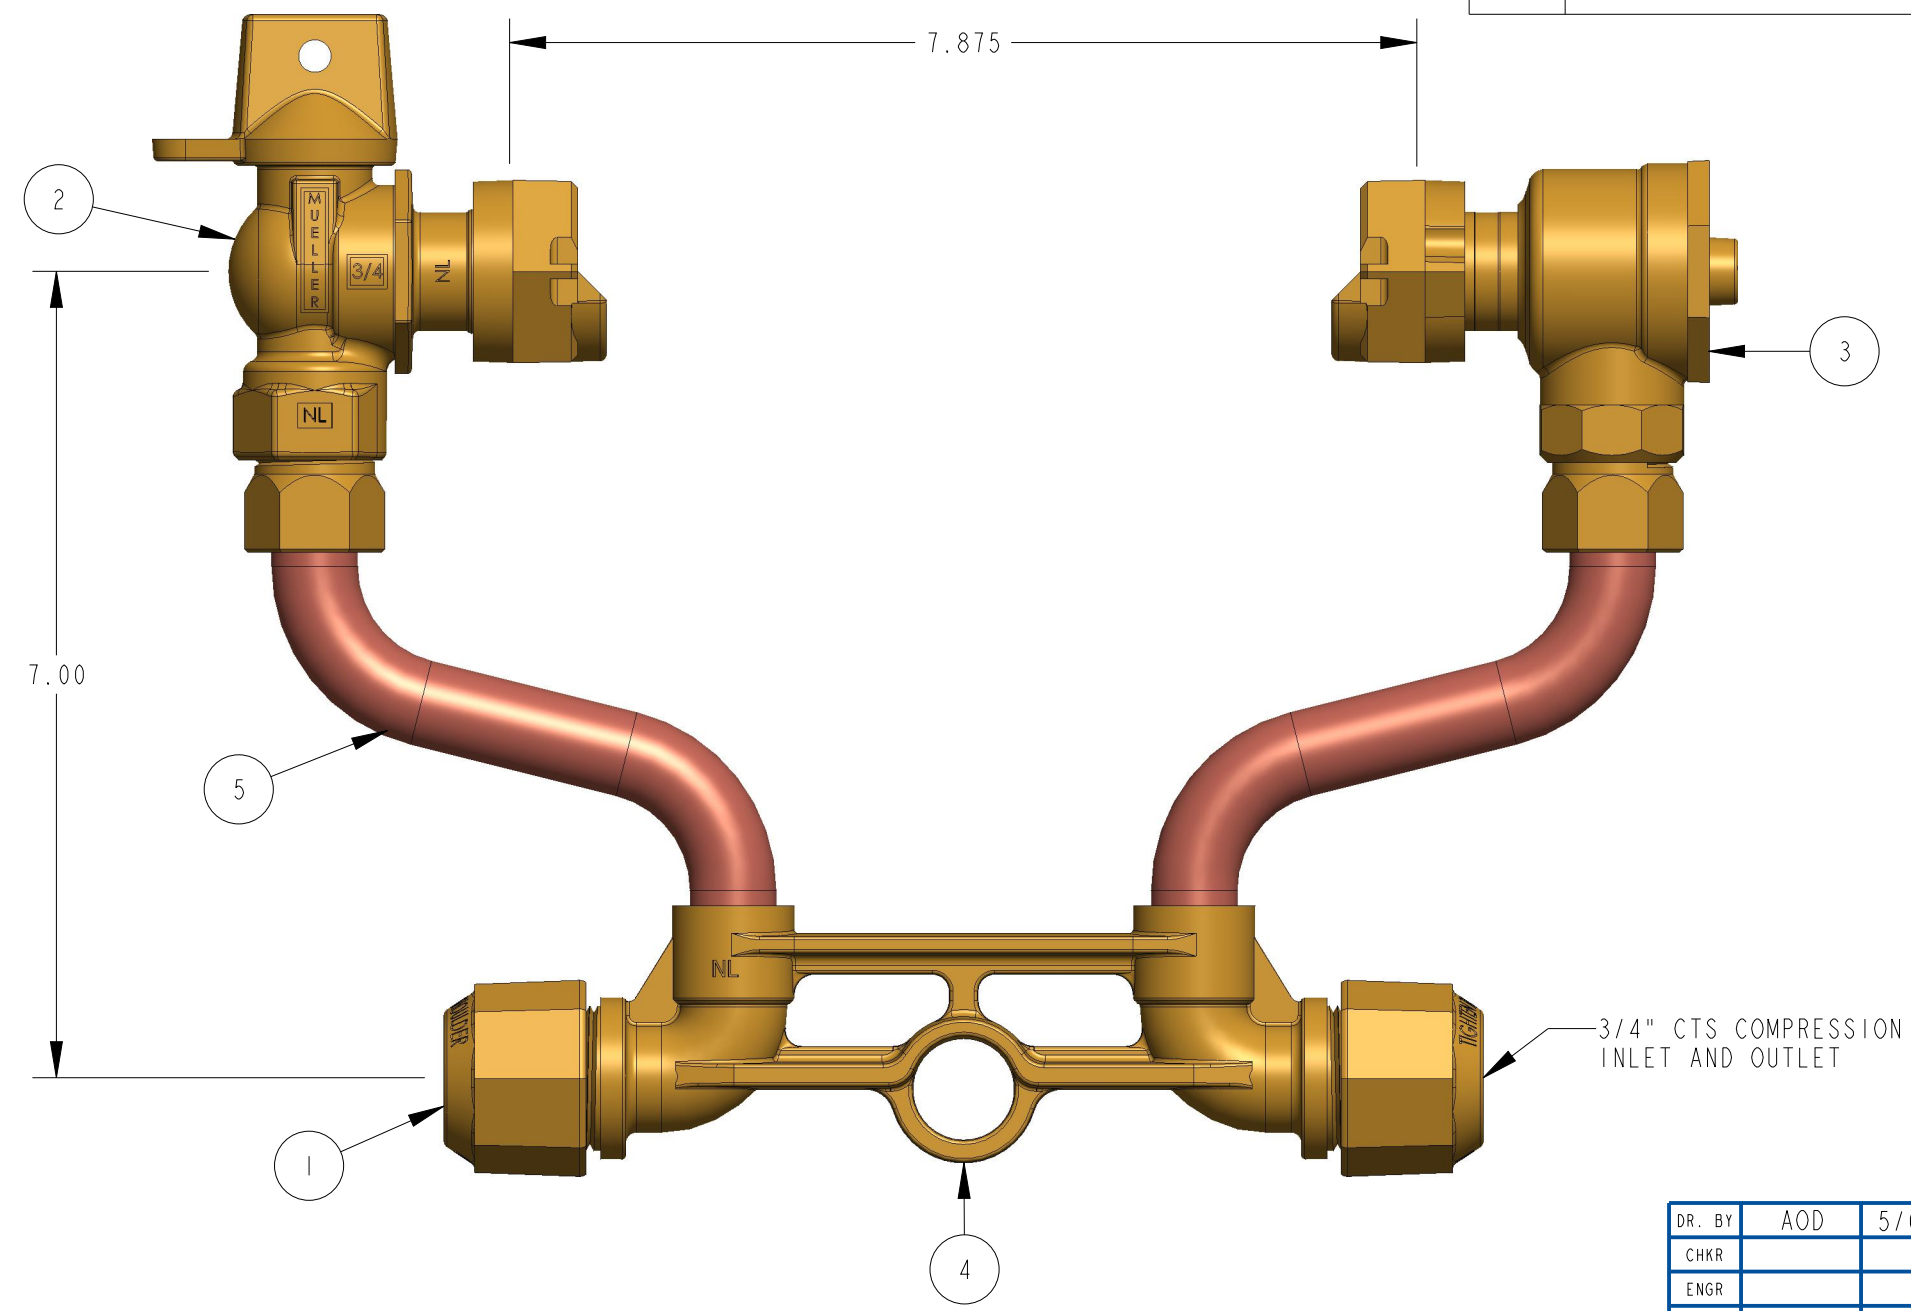

ITEM NO	PART NUMBER	QTY	DESCRIPTION
1	507831	2	3/4" CTS 110 COMPRESSION
2	215B242651RN	1	5/8" X 3/4" REDUCED PORT BALL VALVE
3	215HI4244	1	5/8" X3/4" DUAL CHECK VALVE
4	532077E	1	METER BAR 3/4" CTS COMPRESSION LLB
5	680001E	2	RISER SUB ASSEMBLY

234B2470-R2---N

DR. BY	AOD	5/6/21	UNLESS OTHERWISE NOTED	THIRD ANGLE PROJECTION	C.B. NO.
CHKR			BREAK CAST CORNER(S)---		
ENGR			BREAK MACH CORNER(S)---	PURCH.	PATT. NO.
MGR			TOLERANCES	FINISH	
MFG			UNLESS OTHERWISE NOTED	REF. NO.	SCALE
TOOL			LINEAR		NONE
FDRY			±	ANGULAR	STK. NO.
MAT'L:					
Mueller Co.		DESCR. 5/8" X 3/4" COPPER METER SETTER 7" RISER HEIGHT LOW LEAD BRASS	NUMBER	234B2470-R2---N	