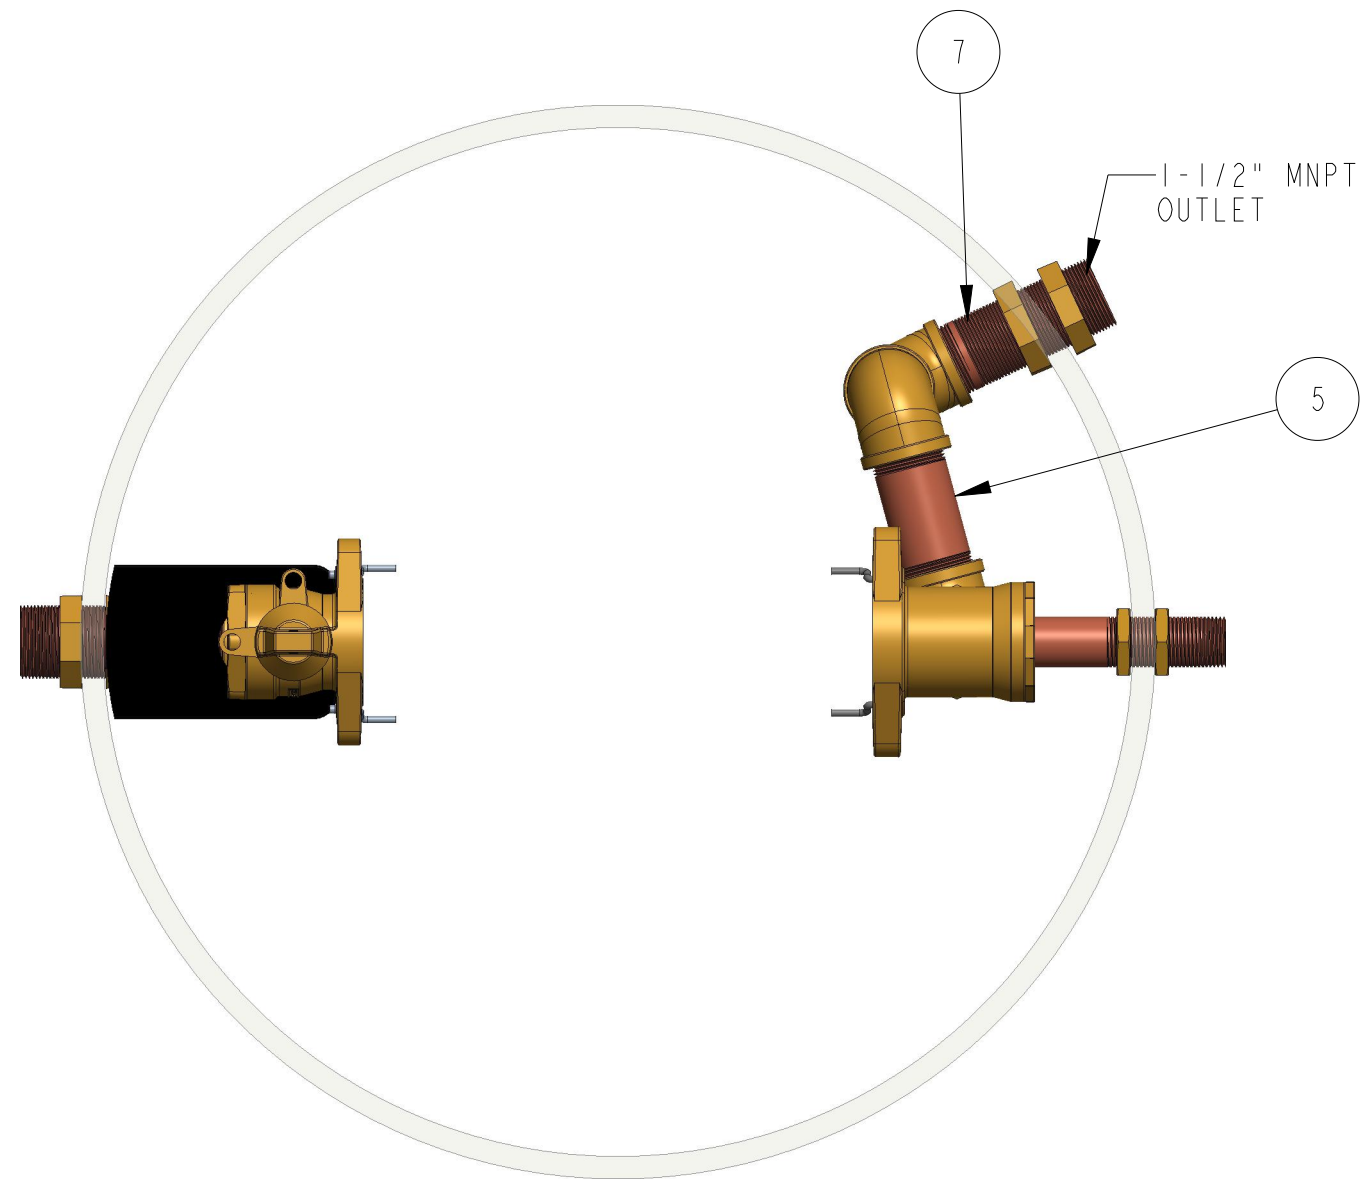

500VS2730FBB000733N

ITEM NO	PART NUMBER	QTY	DESCRIPTION	MATERIAL
1	047141	1	1-1/2" CLOSED NIPPLE	RED BRASS ASTM B43 ALLOY C23000 HARD TEMPER
2	547404	1	SUPPORT BRACKET	BLACK PLASTIC ABS
3	551236	1	1" RISER W/ 7" CENTERLINE BEND	RED BRASS ASTM B43 ALLOY C23000 O61 TEMPER ANNEALED
4	551238	1	1-1/2" BRASS PIPE	RED BRASS ASTM B43 ALLOY C23000 HARD TEMPER
5	551254	1	NIPPLE 1-1/2" X 4-1/2"	RED BRASS ASTM B43 ALLOY C23000 HARD TEMPER
6	700005-2730	1	SHELL	SDR-51 PVC PIPE ASTM D2241 GRADE 1120
7	700027	1	1-1/2" NIPPLE	RED BRASS ASTM B43 ALLOY C23000 HARD TEMPER
8	700098-1	1	CAST IRON FRAME (PURCHASED SEPARATELY)	CAST IRON ASTM A48 CLASS 25A
9	700499	1	1-1/2" THREADED PIPE	RED BRASS ASTM B43 ALLOY C23000 HARD TEMPER
10	700512	1	1-1/2" NIPPLE	RED BRASS ASTM B43 ALLOY C23000 HARD TEMPER
11	780113	1	18" DIA CAST IRON LID W/ RECESSED TR (SOLD SEPARATELY)	CAST IRON ASTM A125 CLASS B AND CAST BRONZE ASTM B584/B62 ALLOY C84400/C83600
12	790010	2	1" HEX NUT	ASTM B16 ALLOY C36000
13	790038	4	1-1/2" HEX NUT	ASTM B16 ALLOY C36000
14	790327	1	27" INSULATION PAD (PURCHASED SEPARATELY)	ETHAFOAM 220 WHITE OR POLYLAM 1.7 DENSITY WHITE
15	094988E	3	1-1/2" 90 DEG ELBOW	CAST BRONZE ASTM B584 ALLOY C89833
16	330B20242N	1	1" INLINE BALL VALVE	LEAD FREE BRASS ALLOY ASTM B584 C89833/C87850
17	500B2428601N	1	1-1/2" FULL PORT BALL VALVE	LEAD FREE BRASS ALLOY ASTM B584 C89833/C87850
18	500H14244N	1	1-1/2" DUAL CHECK VALVE	LEAD FREE BRASS ALLOY ASTM B584 C89833/C87850
19	790229E	1	1-1/2" X 1" TEE	LEAD FREE BRASS ALLOY ASTM B584 C89833/C87850