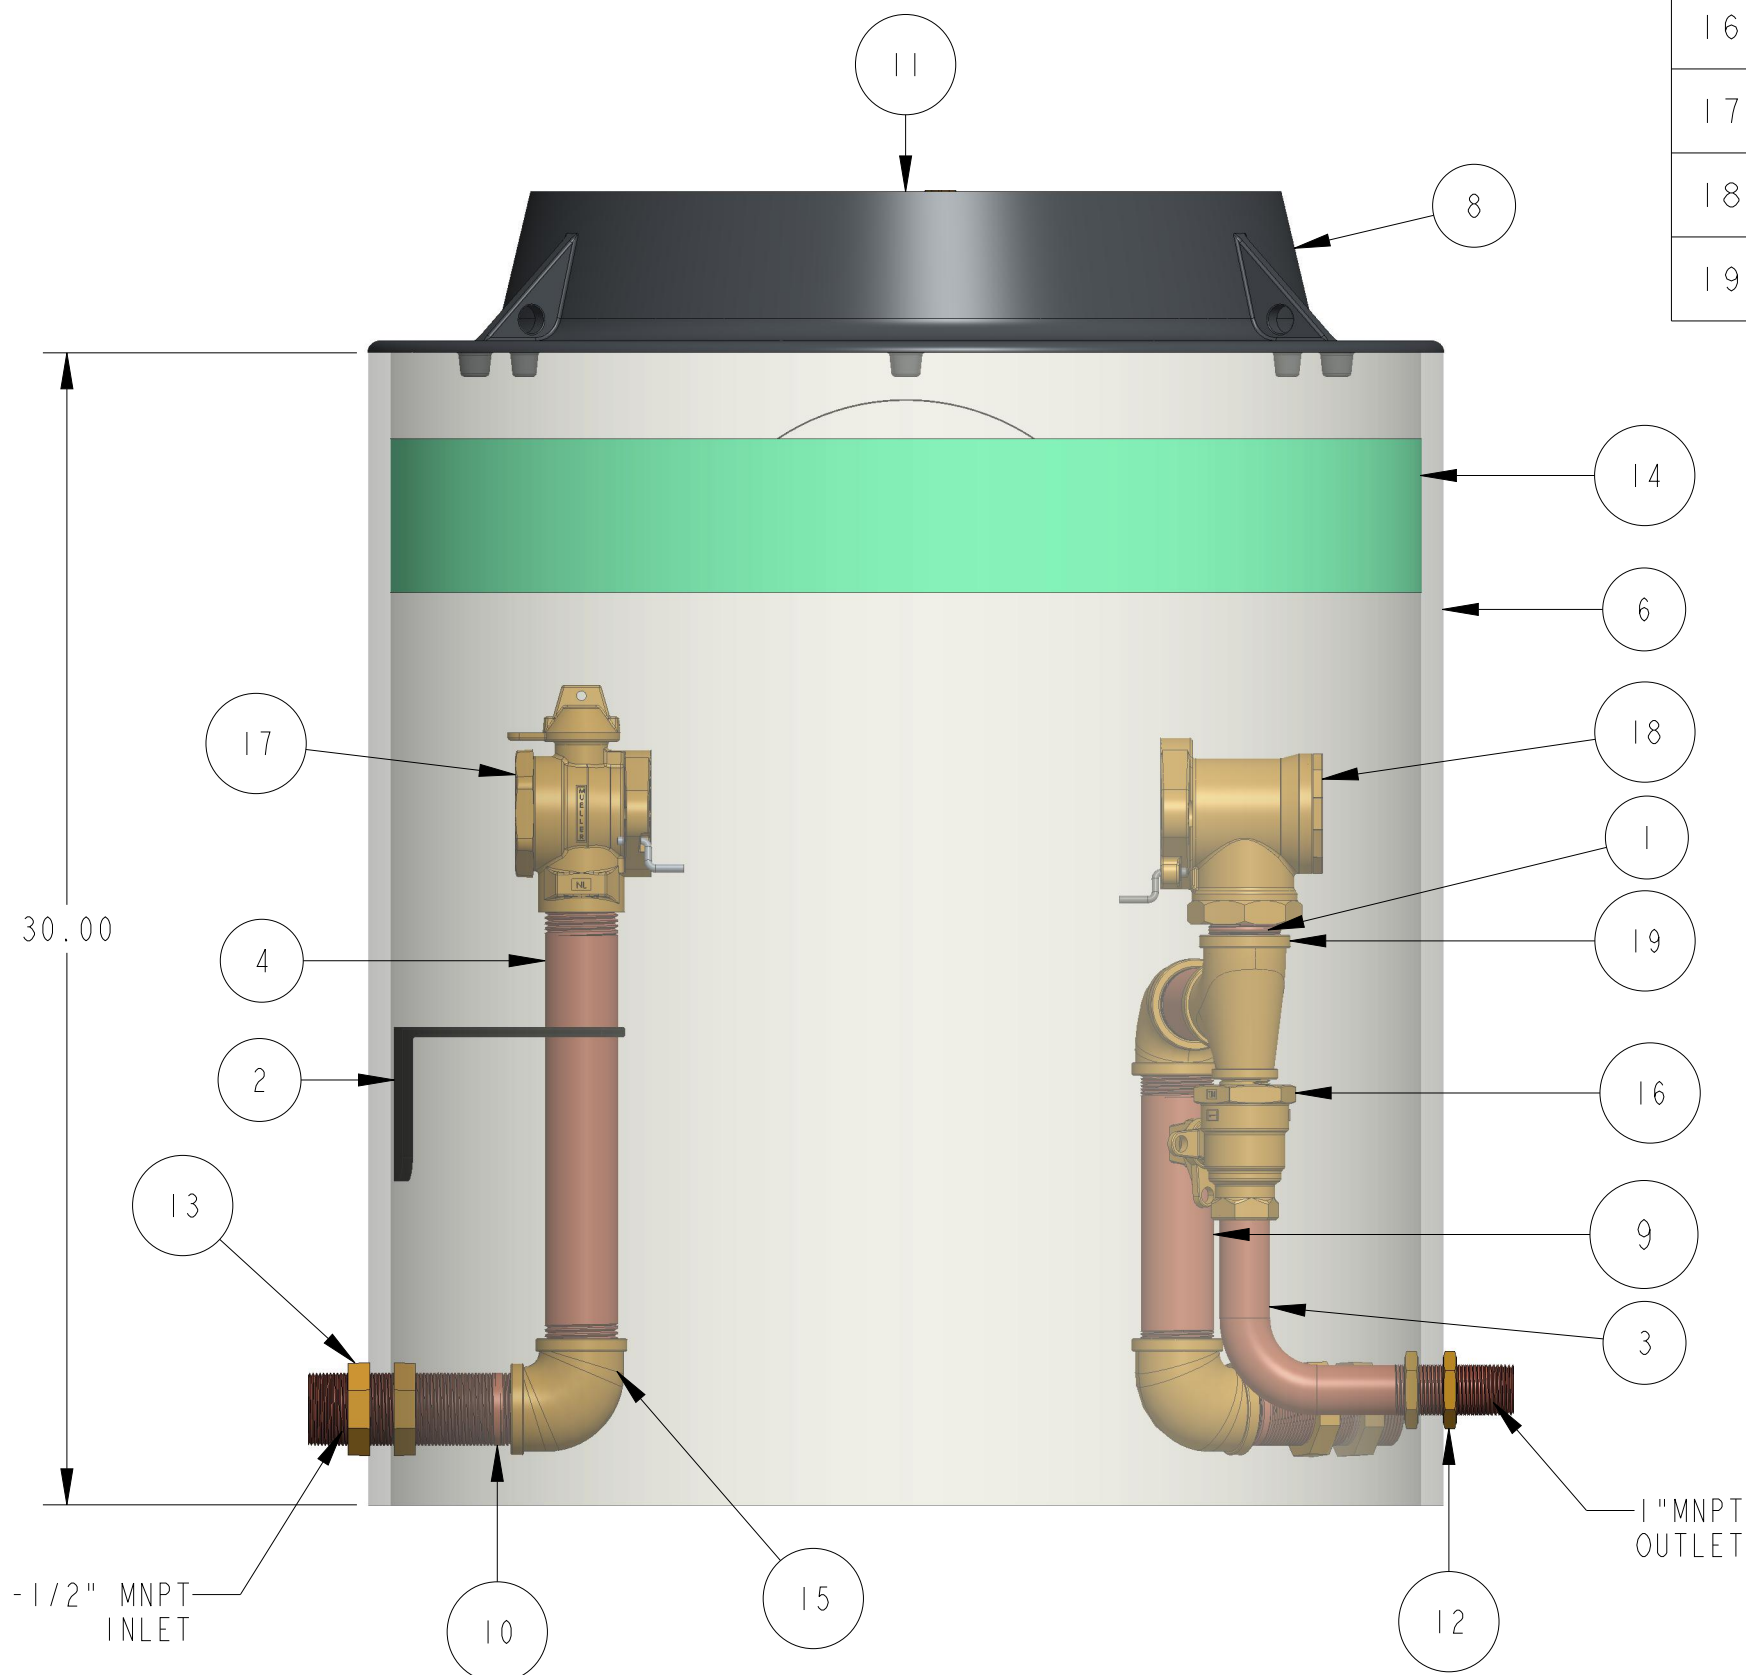

OPTION CODE: 000733
 * 12" CENTERLINE
 * FIRELINE WITH (1) 1-1/2" OUTLET AND (1) 1" OUTLET
 * INLINE BALL VALVES INSTALLED ON BOTH OUTLETS

DR. BY	BBF	12/14/20	UNLESS OTHERWISE NOTED	THIRD ANGLE PROJECTION	C.B. NO.
CHKR			BREAK CAST CORNER(S)---		
ENGR			BREAK MACH CORNER(S)---	PURCH.	FINISH
MGR			TOLERANCES	REF. NO.	SCALE
MFG			UNLESS OTHERWISE NOTED	STR. NO.	
TOOL			LINEAR	ANGULAR	
FDRY			±	±	
MAT'L:					
MUELLER			DESCR. 1-1/2" VAULT SINGLE METER PIT 27" DIA X 30" DEPTH LOW LEAD BRASS		NUMBER 500VS2730FBB000733N