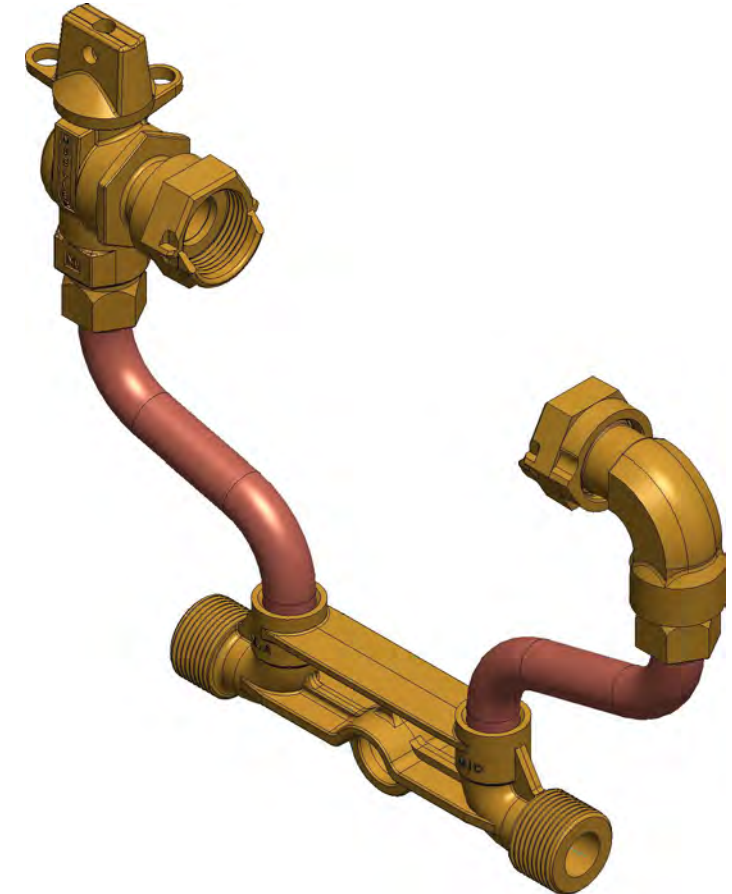

METER SIZE	5/8"	5/8"X3/4"	3/4"	1"
A (MINIMUM)	7"	7"	8"	10"
B	7-7/8"	7-7/8"	9-3/8"	11-1/8"
FULL PORT BALL VALVE	203B24265N	215B24265N	215B24265N	330B24265N
METER COUPLING	203HI4210N	215HI4210N	215HI4210N	330HI4210N
METER BAR	532079E	532086E	508597E	532221E

ITEM NO	PART NUMBER	QTY	DESCRIPTION
1	B24265N	1	FULL PORT BALL VALVE
2	HI4210N	1	METER COUPLING (SWIVEL NUT)
3		1	METER BAR
4		2	RISER SUB ASSEMBLY

OPTION CODE 35:  
\*ANGLE METER COUPLING ON OUTLET RISER

DR. BY	AOD	7/01/22	UNLESS OTHERWISE NOTED		THIRD ANGLE PROJECTION		C.B. NO.
CHKR			BREAK CAST CORNER(S)---				
ENGR			BREAK MACH CORNER(S)---		PURCH.	FINISH	PATT. NO.
MGR			TOLERANCES		REF. NO.	SCALE	
MFG			UNLESS OTHERWISE NOTED			NONE	
TOOL			LINEAR	ANGULAR	STK. NO.		
FDRY			±	±			
MAT'L:							
<b>MUELLER</b>			DESCR. COPPER METER SETTER LOW LEAD BRASS			NUMBER B24118---35N	

B24118---35N