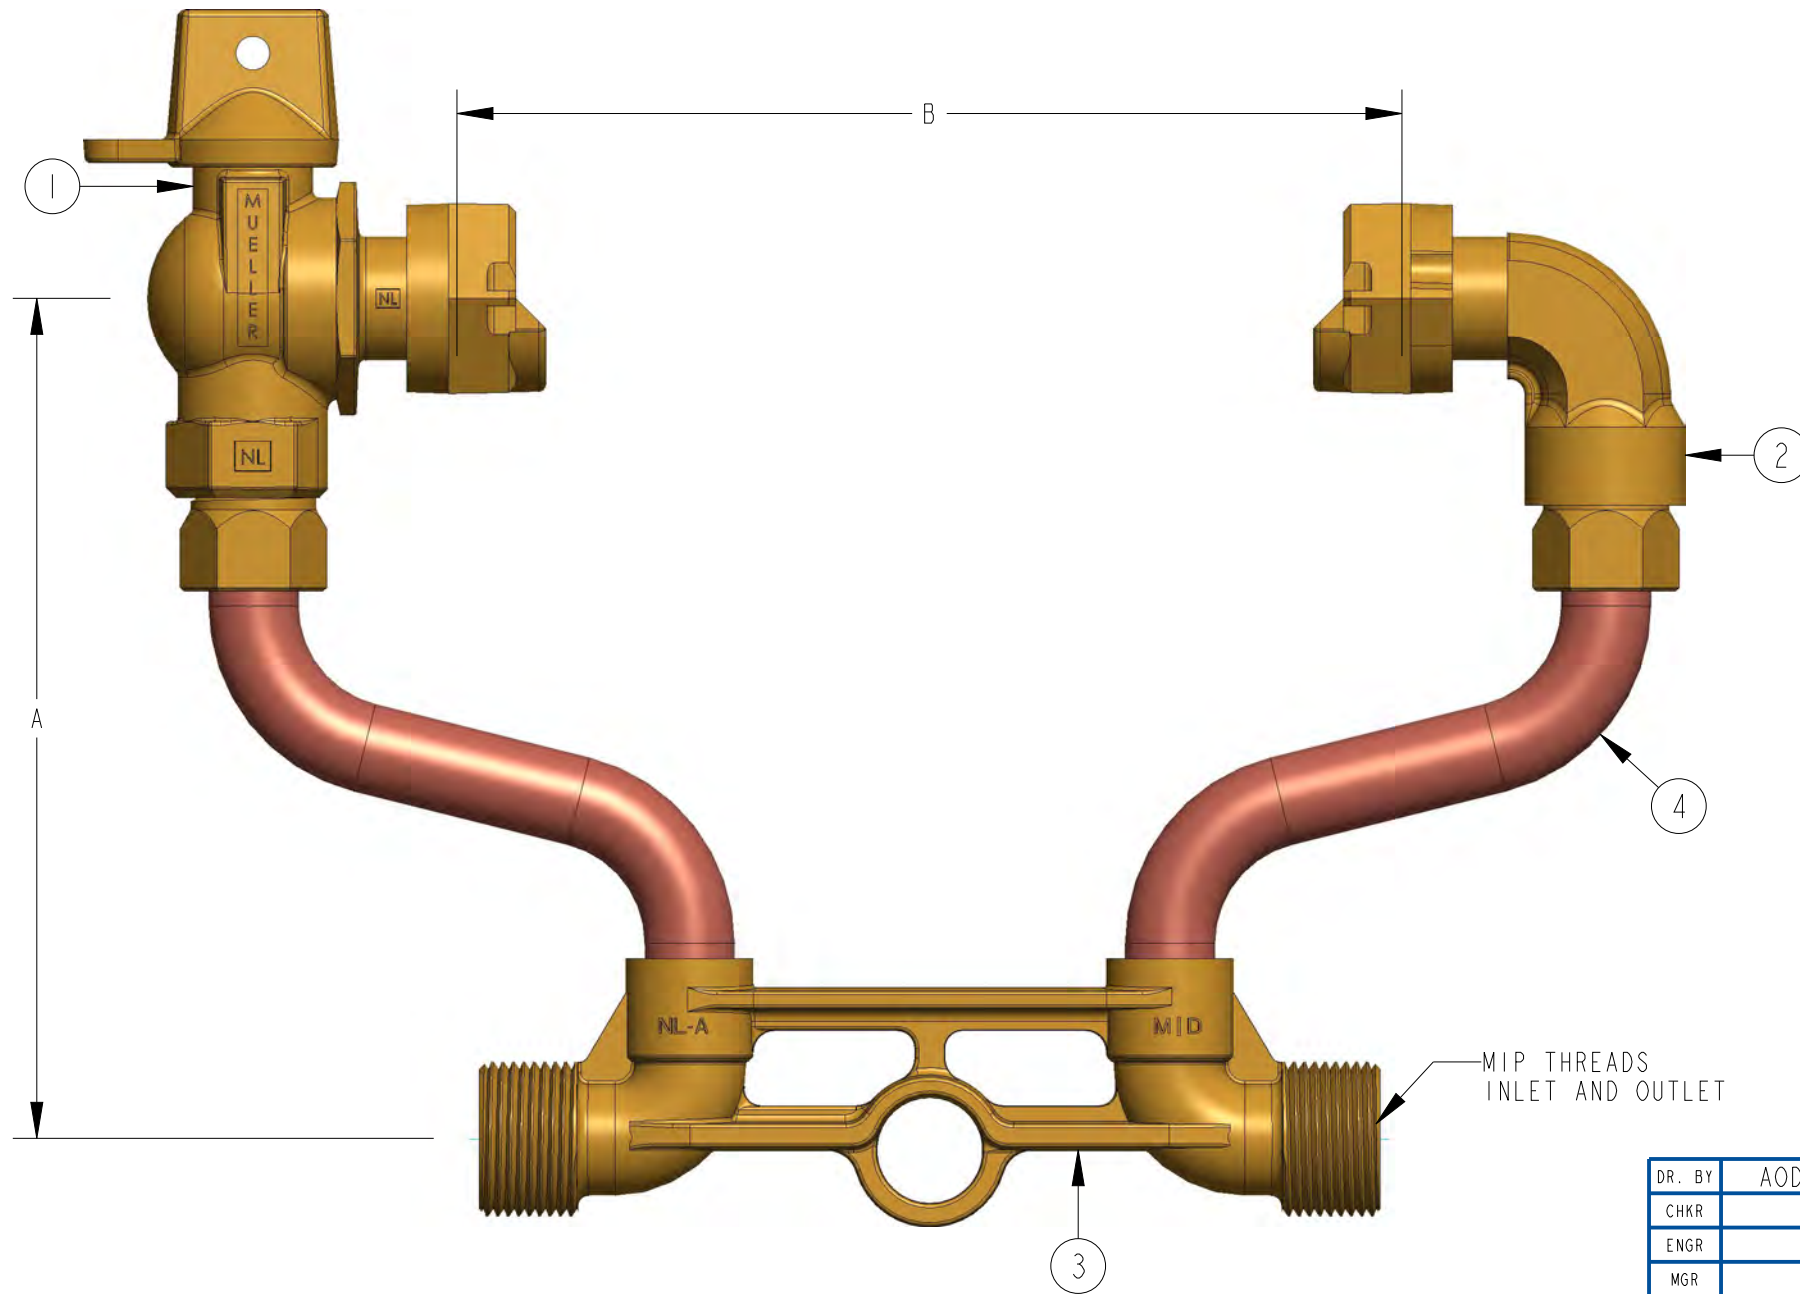

METER SIZE	5/8"	5/8"X3/4"	3/4"	1"
A (MINIMUM)	7"	7"	8"	10"
B	7-7/8"	7-7/8"	9-3/8"	11-1/8"
FULL PORT BALL VALVE	203B24265N	215B24265N	215B24265N	330B24265N
METER COUPLING	203HI4210N	215HI4210N	215HI4210N	330HI4210N
METER BAR	532079E	532086E	508597E	532221E

ITEM NO	PART NUMBER	QTY	DESCRIPTION
1	B24265N	1	FULL PORT BALL VALVE
2	HI4210N	1	METER COUPLING (SWIVEL NUT)
3		1	METER BAR
4		2	RISER SUB ASSEMBLY

OPTION CODE 35:  
\*ANGLE METER COUPLING ON OUTLET RISER

DR. BY	AOD	7/01/22	UNLESS OTHERWISE NOTED		THIRD ANGLE PROJECTION		C.B. NO.
CHKR			BREAK CAST CORNER(S)---				
ENGR			BREAK MACH CORNER(S)---		PURCH.	FINISH	PATT. NO.
MGR			TOLERANCES		REF. NO.	SCALE	
MFG			UNLESS OTHERWISE NOTED			NONE	
TOOL			LINEAR	ANGULAR	STK. NO.		
FDRY			±	±			
MAT'L:							
<b>MUELLER</b>			DESCR. COPPER METER SETTER LOW LEAD BRASS			NUMBER B24118---35N	

B24118---35N